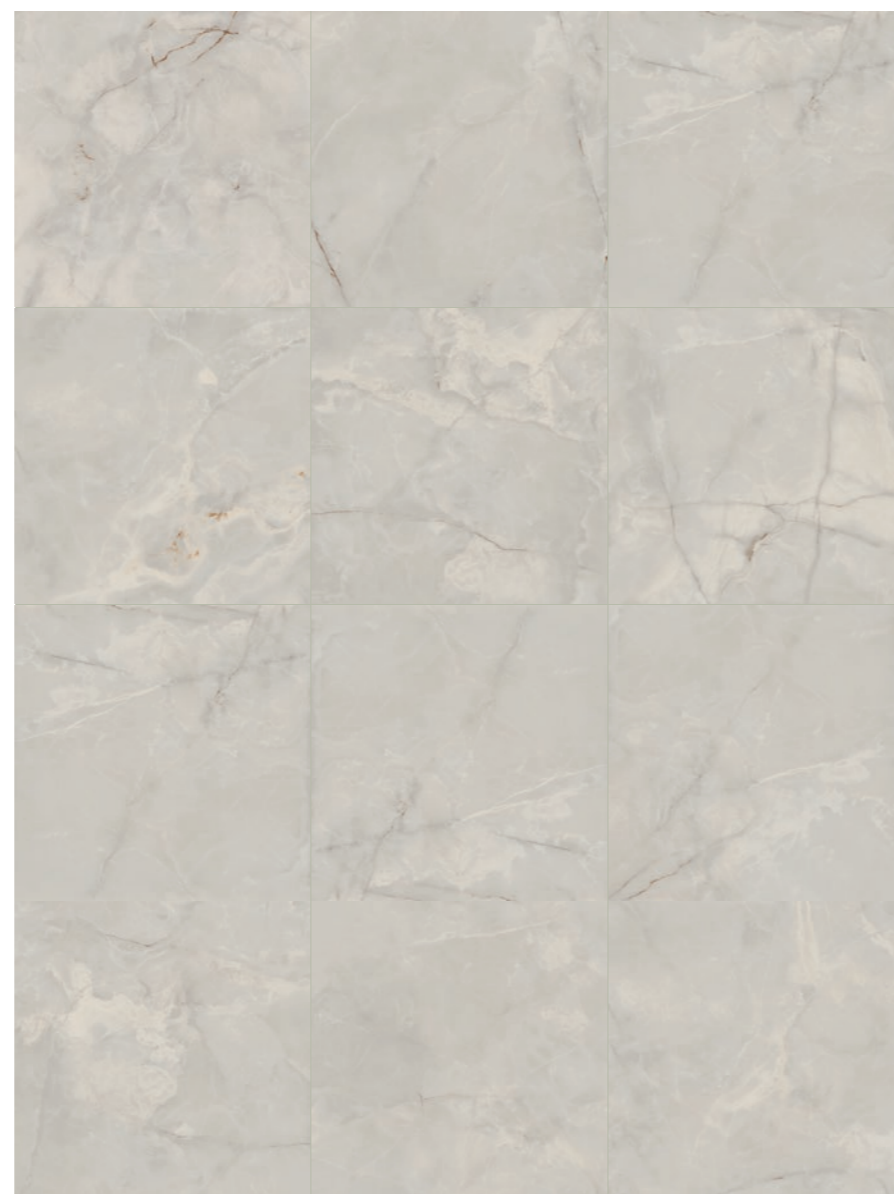

- Ⓐ Timeless AL NAT / POL 100x100 / 40x40"
- Ⓑ Timeless AL POL 60x120 / 28x48"

The Timeless collection is inspired by Onyx, which consists of a fine, homogeneous, very delicate and deep grain. Its pieces are highly versatile and can be used on floors, walls, kitchen countertops, and bathrooms as they match with different design styles. A marvelous marble whose movement was interpreted and eternalized in a ceramic concept.

Timeless⁺
Porcelanato | Porcelain Tile

Variação visual
Shade variation | Variación de tono

Timeless SGR 100x100 / 40x40"

Timeless SGR
60x120 / 24x48"
POL
RET
V3 - USO 5

Timeless SGR
100x100 / 40x40"
NAT / POL
RET
V3 - USO 5