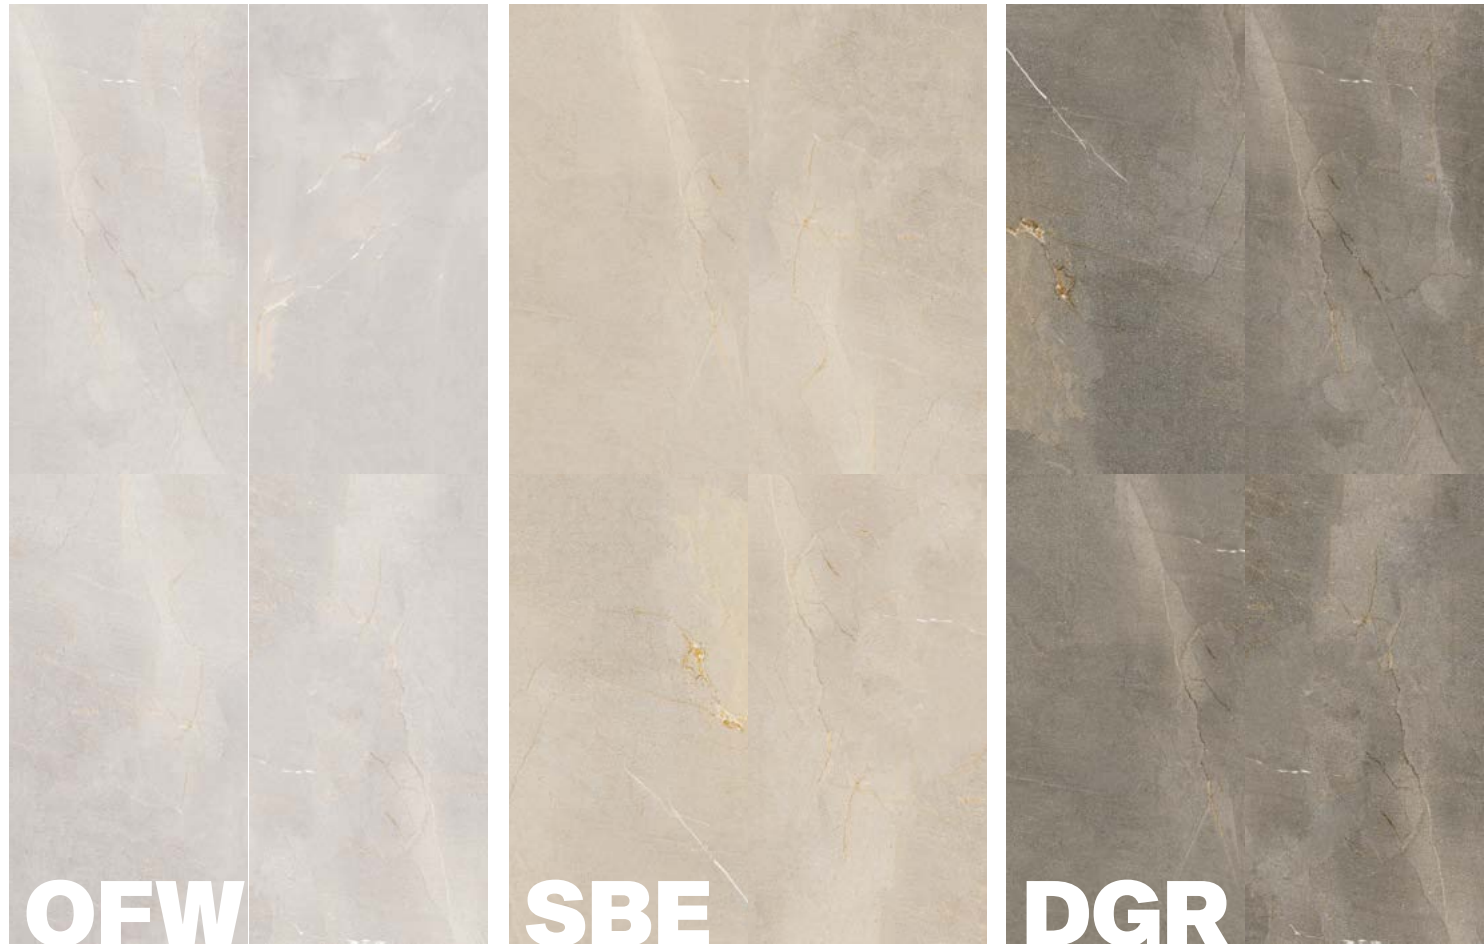

TENOR

A voz masculina mais aguda de um concerto nomeou essa coleção de pedras exóticas demonstrando a força encontrada nas belezas naturais. De origem paquistanesa as pedras que inspiraram essa coleção apresentam um visual suave em tons neutros e com veios claros que conferem movimento e transformam os ambientes em refúgios acolhedores.

Versatilidade: 3 cores e texturas para usar o mesmo visual dentro e fora de casa.

Versatility: 3 colors and textures to be used in the same look both inside and outside.

Versatilidad: 3 colores y texturas para usar el misma visual dentro y fuera de la casa.

The most acute male voice in a concert has become the name of this collection of exotic stones displaying the strength found in natural beauties. Of Pakistani origin, the stones which inspired this collection present a smooth look in neutral shades and with clear veins, granting movement and transforming spaces into cozy places.

La voz masculina más aguda de un concierto nombró esa colección de piedras exóticas, demostrando la fuerza encontrada en las bellezas naturales. De origen paquistaní, las piedras que inspiraron esa colección presentan una visual suave en tonos neutros y con vetas claras que simulan movimiento y transforman los ambientes en refugios acogedores.

PORCELANATO

Porcelain tile

NAT | Natural   POL | Polido / Polished / Pulido   HARD | Antiderrapante / Anti-Slip | Antideslizante