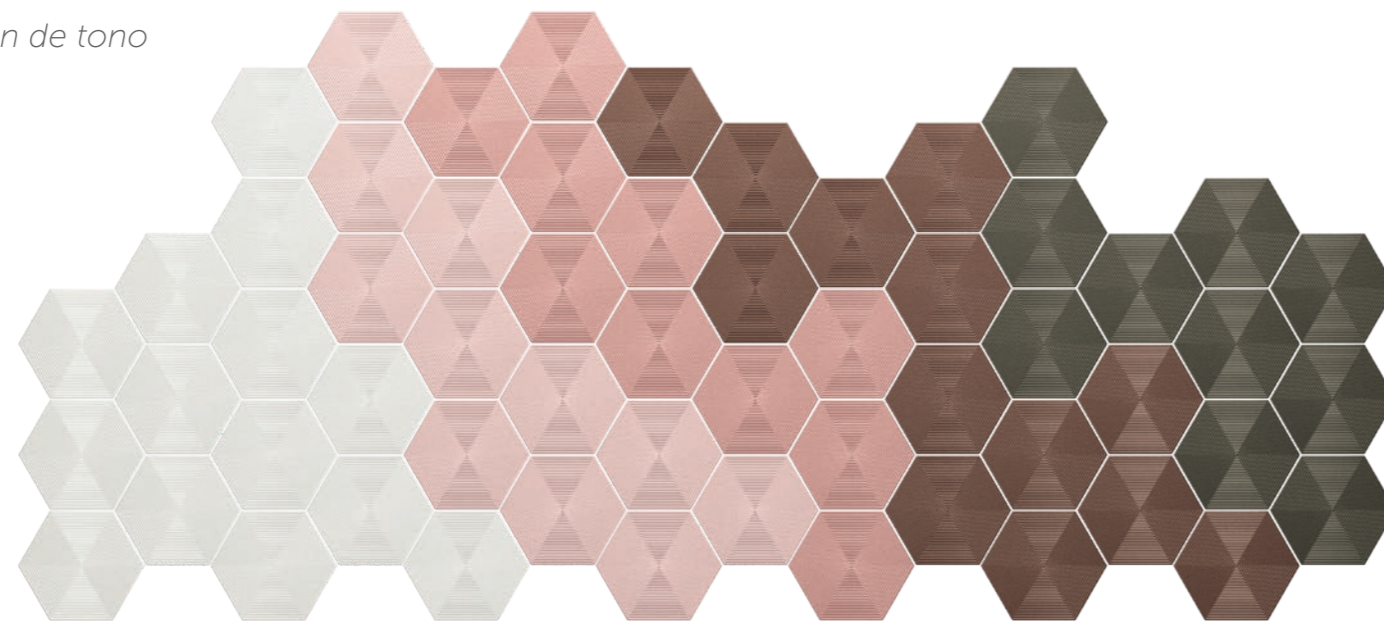

Cores delicadas com pontos de brilho.

*Delicate colors with a touch of sparkle. |
Colores delicados con puntos brillantes.*

Varição visual
Shade variation | Variación de tono