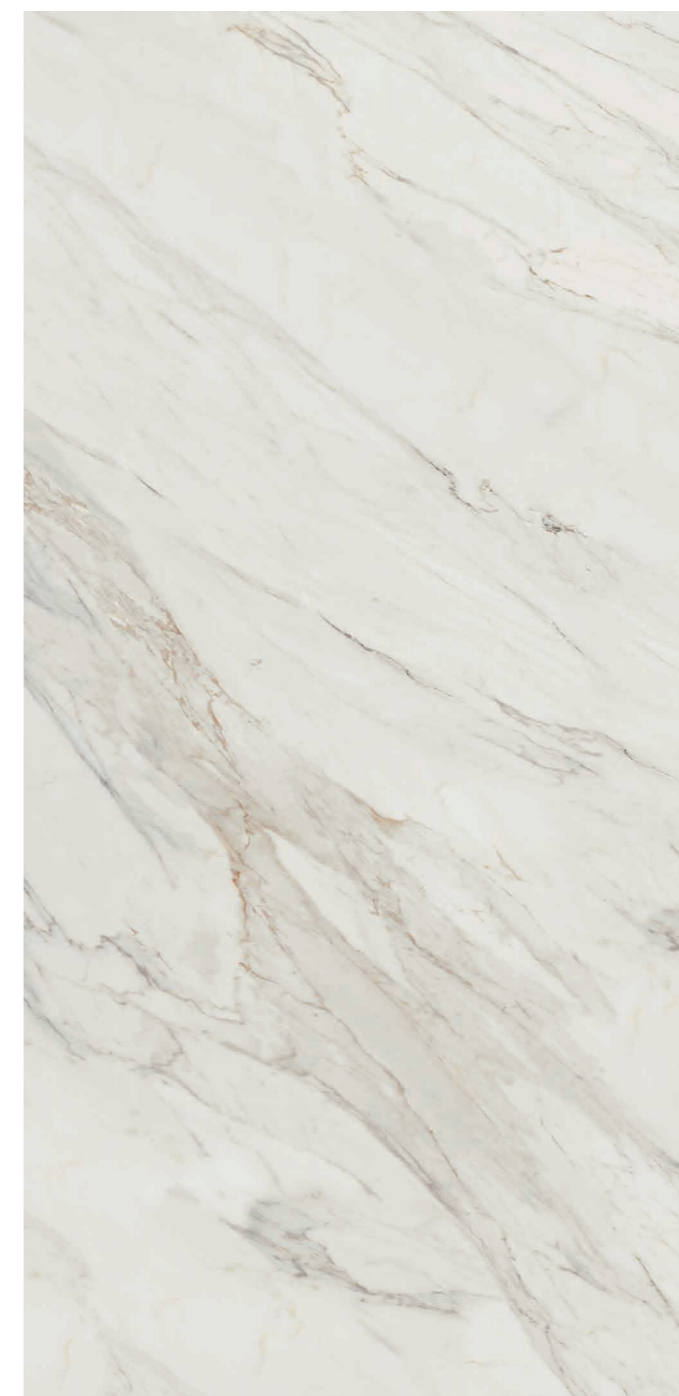

*Exuberance and greatness of the Alps.
Exuberancia y grandeza de los alpes.*

LARGE
160x320

Apuan WH
160x320 / 63x126"
1600,0x3200,0x12,0 mm
POL
RET
V3 - USO 5

Apuan BK
160x320 / 63x126"
1600,0x3200,0x12,0 mm
POL
RET
V3 - USO 5