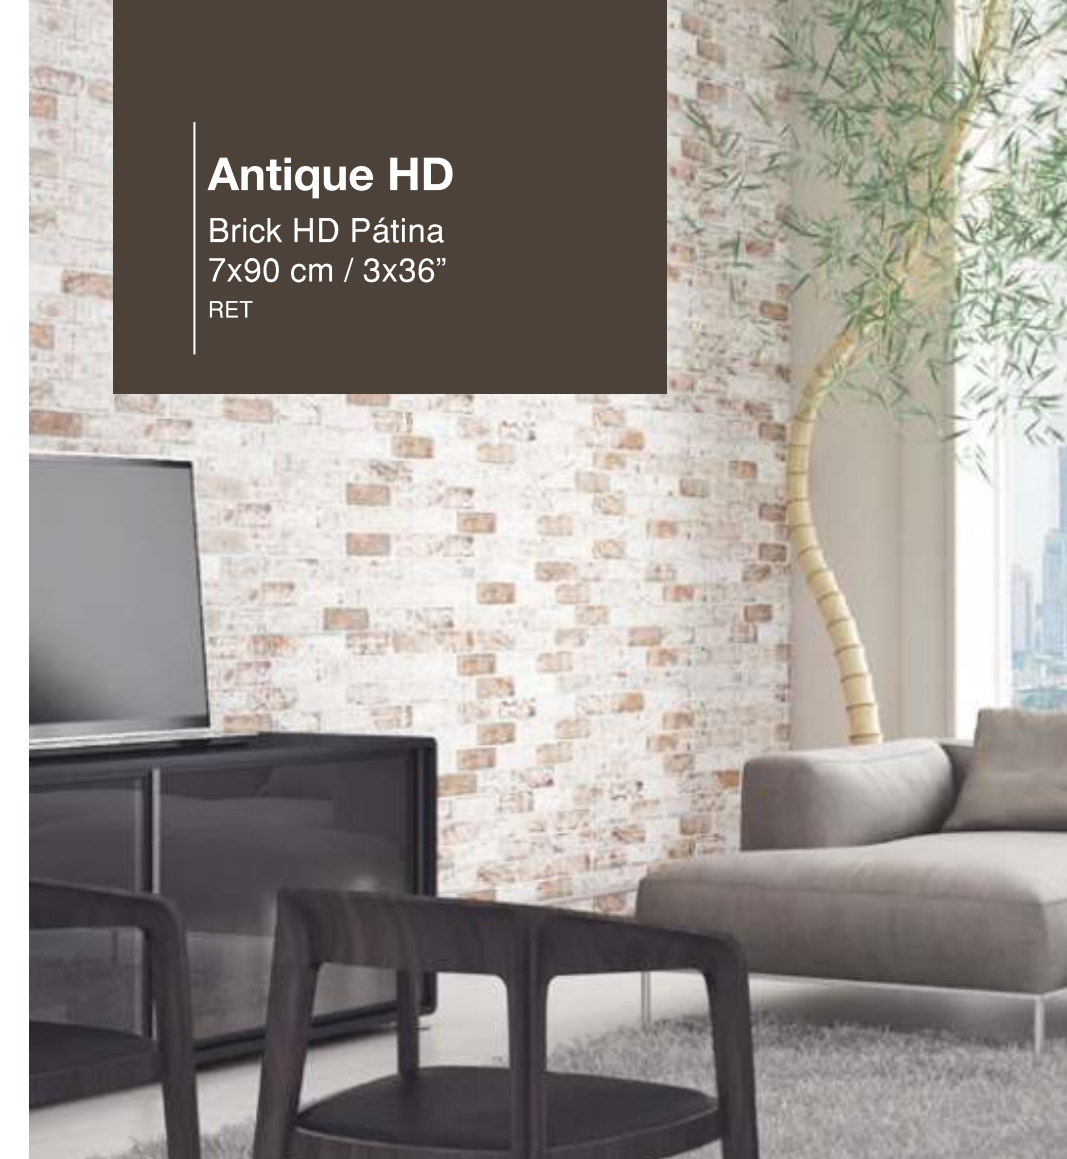

Antique HD
Brick HD Pátina
7x90 cm / 3x36"
RET

Legenda

Caption | Leyenda

• Variação de tonalidade

Shade variation | Variación de tono

V3 Variação moderada
Moderate variation | Variación moderada

V2 Variação baixa
Slight variation | Variación baja

• Classe de uso

Class of use | Clase de uso

USO 1 Uso em paredes

Use in walls
Usar en paredes

USO 4 Uso em todas as dependências residenciais.

Use in all residential areas.
Todas las instalaciones residenciales.

USO 5 Uso em todas as dependências residenciais e ambientes comerciais de tráfego médio.

Use in all residential areas and commercial environments, provides a medium degree of resistance of wearing.
Todas las instalaciones residenciales y comerciales de tránsito mediana.

RET Retificado
Rectified | Rectificado

HARD Antiderrapante
Slip resistance | Antideslizante